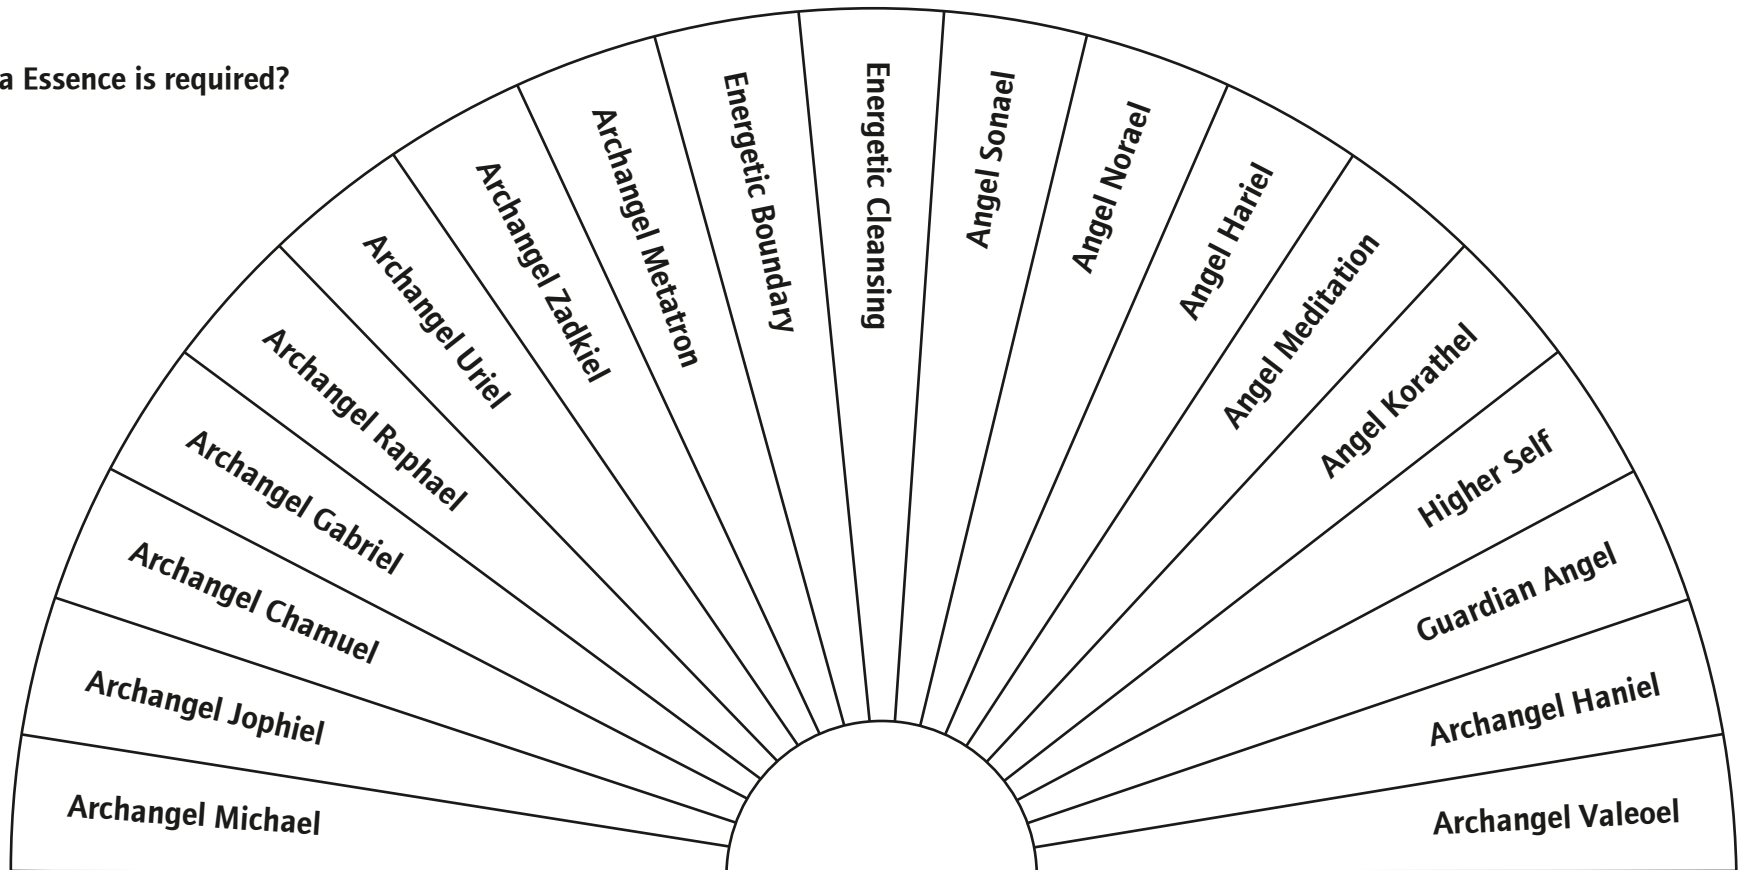

Which Combi Essence do you need?

Pendulum Table 3b: Combi Essences 19–44

Which Combi Essence do you need?

Pendulum Table 3c: Combi Essences 45–60

Which Combi Essence do you need?

Pendulum Table 4: Combi Oils

Which Combi Oil do you need?

Pendulum Table 4a: Combi Oils 1–19

Which Combi Oil do you need?

Pendulum Table 4b: Combi Oils 20–41

Which Combi Oil do you need?

Pendulum Table 4c: Combi Oils 43–60

Which Combi Oil do you need?

Pendulum Table 5: Transformation Essences

Which Transformation Essence do you need?

Pendulum Table 6: Angel Aura Essences

Which Angel Aura Essence is required?

Pendulum Table 7: Master Aura Essences

Which Master Aura Essence is required?