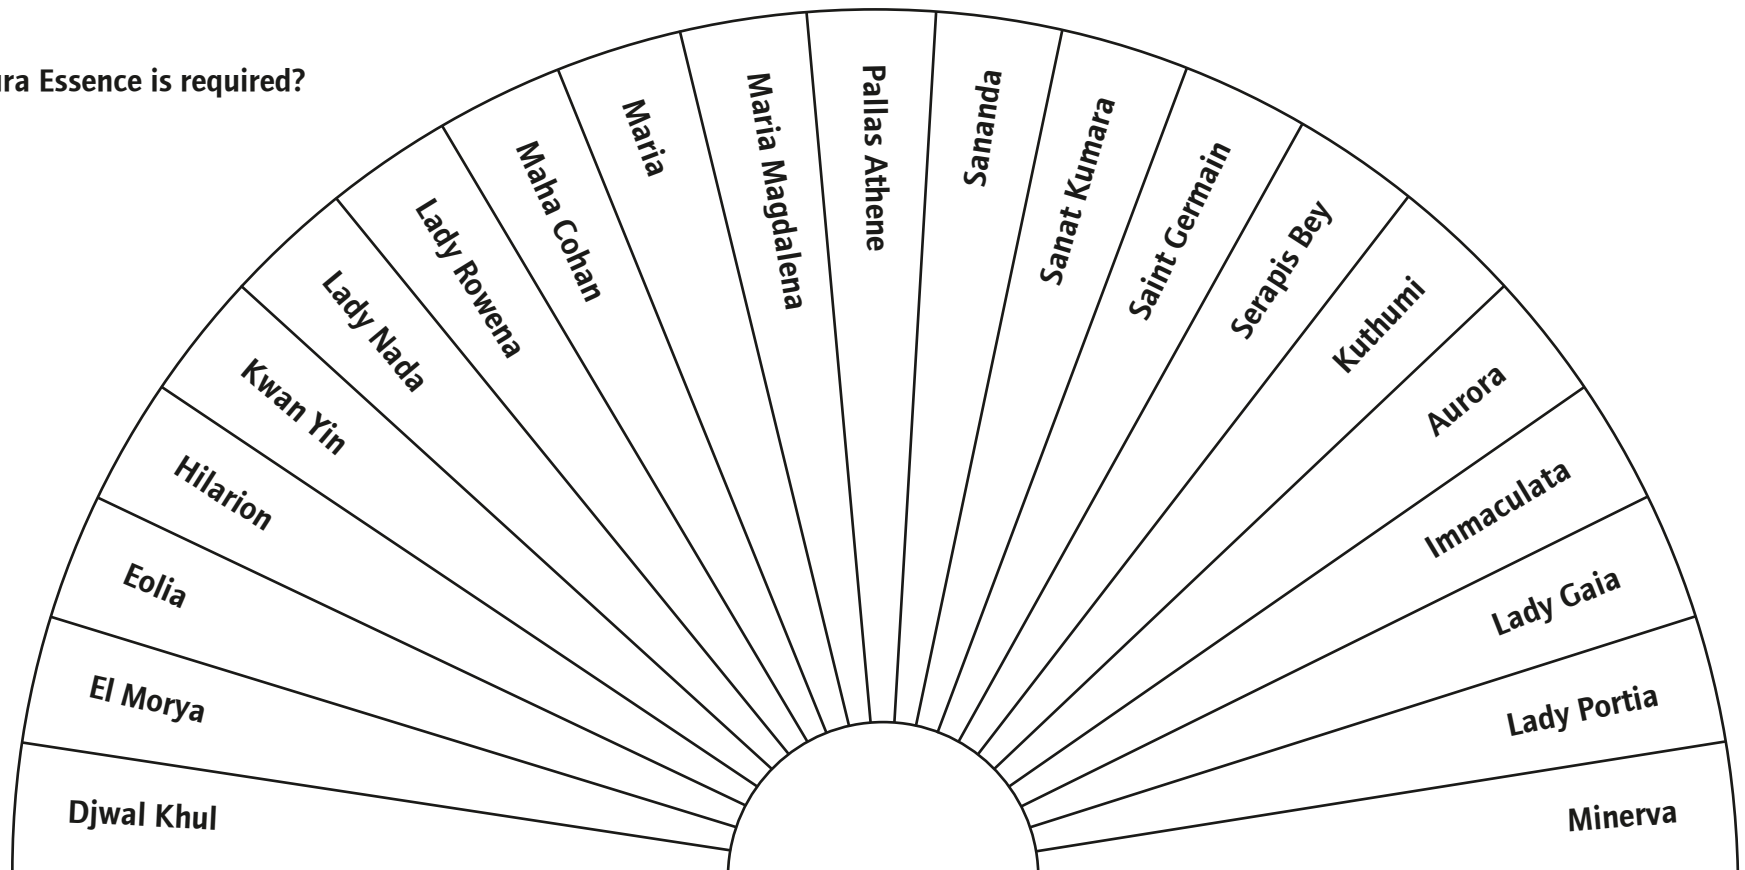

Which Combi Essence do you need?

Pendulum Table 3b: Combi Essences 19–44

Which Combi Essence do you need?

Pendulum Table 3c: Combi Essences 45–60

Which Combi Essence do you need?

Pendulum Table 4: Combi Oils

Pendulum Table 5: Transformation Essences

Which Transformation Essence do you need?

Pendulum Table 6: Angel Aura Essences

Which Angel Aura Essence is required?

Pendulum Table 7: Master Aura Essences

Which Master Aura Essence is required?